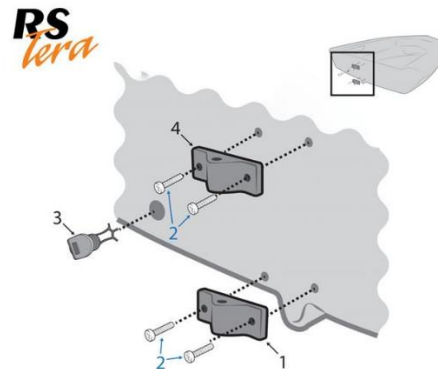

### Bow Area

1. RS Allen Inspection Port Ring - **A338**
- 2 & 4. [RS 4 Inch Allen Hatch - A337BLACK](#)
3. Pozzi Pan Screw 8 x ½ - **FIX-S8-P03**
5. RS Flat Head Machine Screw M6 X 20mm - **FIX-B6-C20**
6. [RS Bow Handle - RSM-HF-101](#)
- 7 & 9. Carry Handle Saddle - **52799**
10. RS Pan Head Machine Screw M6 X 12mm - **FIX-B6-P12**
11. RS Tera Mast Step Deck Plate - **TER-HF-200**
12. [RS Tera Mast Step Wear Plate - TER-HF-201](#)

### Helm Area

1. RS Tera Rear Carry Handle - **TER-WEB-017**
- 2 & 10. [RS Lift Handle Tube - FEV-HF-500](#)
3. RS Inspection Port Cap - **RSM-HF-404**
- 4 & 9. Kingfisher 8 Plait PreStretch 4mm - **KPS04ORG**
- 5 & 7. RS Hiking Strap Attachment Cross - **TER-HF-401**
- 6 & 8. RS Flat Head Machine Screw M6 X 20mm - **FIX-B6-C20**
11. [Allen 25mm Plain Bearing Block w/ Inglefield Clip \(OLD\) - A178-74](#)

### Transom Area

- 1 & 4. [RS Tera Gudgeon, V1 - TER-HF-500](#)
2. RS Pan Head Machine Screw M6 x 16mm - **FIX-B6-P16**
3. RS Drain Plug - **RSM-HF-501**