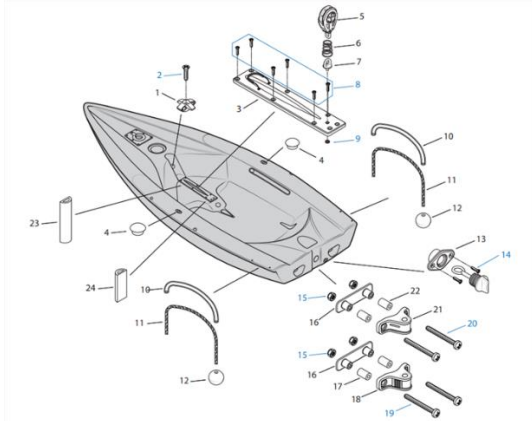

Daggerboard & Transom Area

1. RS Hiking Strap Attachment Cross - **TER-HF-401**
2. 2 & 8. RS Socket CSK Flat Head Machine Screw M6 X 20mm - **FIX-B6-C20**
3. RS Tera/Quba/Neo Daggerboard Surround - **TER-FO-901**
4. RS Oar Lock Cap - **RSM-HF-403**
5. RS 45mm AutoRatchet Block, Selden - **P404401**
6. [Handle Spring - H071](#)
9. [RS M8 Nyloc Nut - FIX-N8-008](#)
10. [RS Lift Handle Tube - FEV-HF-500](#)
11. RS Tera Rear Carry Handle (2 required) - **TER-WEB-017**
12. RWO 4mm Stopper Ball, Black - **R1901T**
13. Drain Plug, Allen - **A423**
14. RS Flat Head Machine Screw 6 x ¾ mm - **FIX-S6-C01**
15. RS M6 Nyloc Nut - **FIX-N6-006**
16. RS Gudgeon Backing Plate, MK2 - **C16-HF-504**
15. 17 & 22. RS Transom Spacer Tube 32mm - **QUE-HF-504**
18. [RS Gudgeon With Lock - C16-HF-502](#)
19. RS Pan Head Machine Screw M6 x 60mm - **FIX-B6-P60**
20. RS Pan Head Machine Screw M6 x 55mm - **FIX-B6-P55**
21. [RS Gudgeon, Non-Locking - RSM-HF-506](#)
23. RS Daggerboard Case, Rubber 170mm - **FEV-HF-305**
24. RS Daggerboard Case Rubber - **FEV-HF-300**