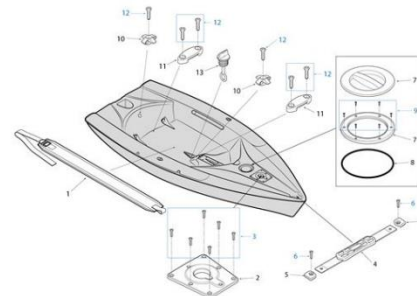

Parts for Mk2 RS Tera - Post 3580 Sail Number (2018+)

Hull & Helm Area

1. RS Tera Hiking/Toe Strap MK2 - **TER-HF-402**
2. RS Tera Mast Step Deck Plate - **TER-HF-200**
3. 3 & 12. RS Socket CSK Flat Head Machine Screw M6 X 20mm - **FIX-B6-C20**
4. [RS Tera/Quba Bow Handle - RSM-HF-101](#)
5. Carry Handle Saddle - **52799**
6. RS Pan Head Machine Screw M6 X 12mm - **FIX-B6-P12**
7. [RS 4 Inch Inspection Port, Allen - A337BLACK](#)
8. RS 4 Inch Inspection Port Ring, Allen - **A338**
9. RS Pan Head Machine Screw 6 x ¾ mm - **FIX-S6-P01**
10. RS Hiking Strap Attachment Cross - **TER-HF-401**
11. RS Hiking Strap Plate - **RSM-HF-301**
13. Drain Plug, Allen - **A423**

Click the colored text to be linked directly to the product page!