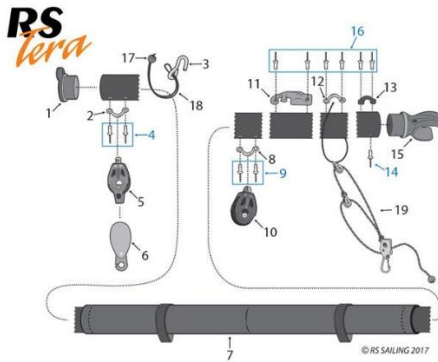

Boom Parts

1. RS Tera Boom End Plug - **TER-SP-903**
2. 2, 8, & 12. RS Medium Eyestay, RWO - **R2835**
3. [Allen S/S Twisted Welded Hook - A4069](#)
4. 4, 9, 14, & 16. RS Monel Rivet 4.8 x 18mm - **FIX-R48-M18**
5. Selden Ball Bearing Block 30mm Single Swivel Becket - **P403101SSB**
6. Selden Block, BBB30/ Linked BBB20 - **403-101-15**
6. [Allen 38mm Plain Bearing Block with Inglefield Clip - A278-74](#)
7. RS Tera Boom Protector Pad - **TER-SP-900**
10. RS Selden 30mm Block, Single - **P403101SIN**
11. Clamcleat Side Entry Cleat Junior MK2, Starboard - **CL217MK2**
13. [Allen Fairlead Open Base 9mm - A282](#)
15. RS Tera Boom Jaw/Inboard end - **TER-SP-901**
17. RWO 4mm Stopper Ball, Black - **R1901T**
19. RS Tera Vang/Kicker, 4:1 - **TER-UA-204**
19. RS Tera Vang Upgrade, Allen - **TER-UA-203**