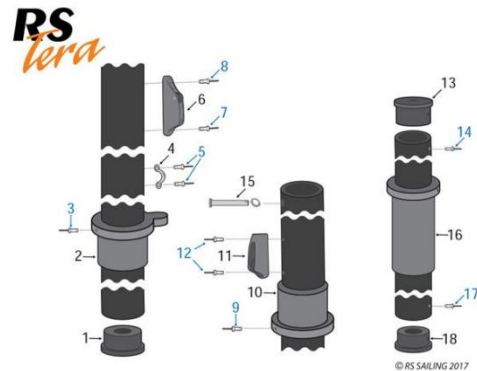

General Parts for RS Tera

Mast Parts

1. RS Tera Mast Heel Plug, MK1 - **TER-SP-904**
1. RS Tera Mast Heel Plug, MK2 - **TER-SP-910**
2. RS Tera Mast Collar Deck - **TER-SP-905**
4. 3, 5, 7, 8, 9, 12, 14, & 17. RS Monel Rivet 4.8 x 18mm - **FIX-R48-M18**
4. RS Medium Eyestraps, RWO- **R2835**
6. Roller Fairlead Clamcleat, Racing Junior, MK1 - **CL236**
10. RS Tera Gooseneck Collar - **TER-SP-906**
11. [Clamcleat, Racing Junior, MK2 - CL211MK2](#)
13. RS Tera Top Mast End Plug - **TER-SP-907**
15. RS Tera 2011 Top Section Conversion Kit - **TER-UA-101**
16. RS Tera Top Section Connector Sleeve - **TER-SP-908**
18. RS Top Section End Plug- **TER-SP-907**

Click the colored text to be linked directly to the product page!