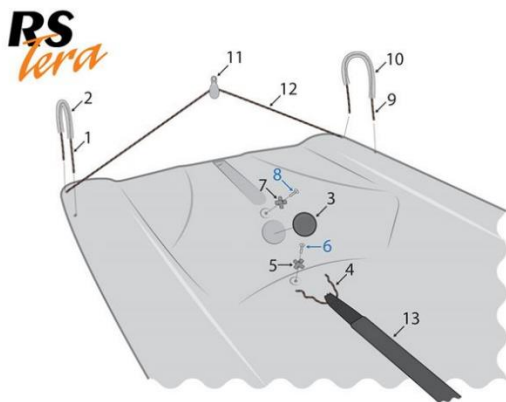

Helm Area

1. RS Tera Rear Carry Handle - **TER-WEB-017**
2. 2 & 10. [RS Lift Handle Tube - FEV-HF-500](#)
3. RS Inspection Port Cap - **RSM-HF-404**
4. 4 & 9. Kingfisher 8 Plait PreStretch 4mm - **KPS04ORG**
5. 5 & 7. RS Hiking Strap Attachment Cross - **TER-HF-401**
6. 6 & 8. RS Flat Head Machine Screw M6 X 20mm - **FIX-B6-C20**
11. [Allen 25mm Plain Bearing Block w/ Inglefield Clip (OLD) - A178-74](#)

11. Selden Block, BBB30/ Linked BBB20 - **403-101-15**
12. RS Tera Transom Bridle - **TER-WEB-019**
13. RS Tera Hiking Strap, V1 - **TER-HF-400**