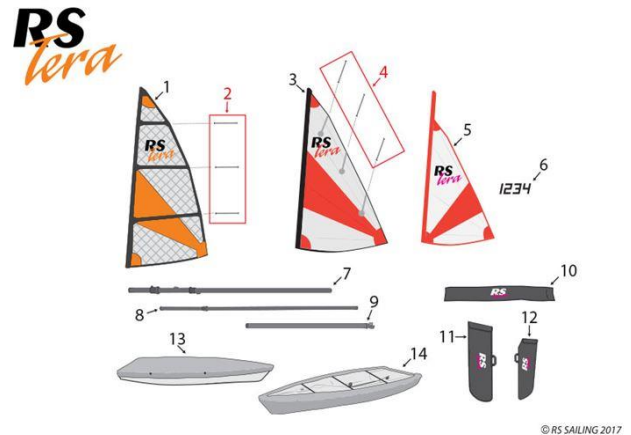

Sails, Spars, & Covers

1. [RS Tera Pro Mainsail - TER-SA-100](#)
2. RS Tera Pro Batten Set - **TER-SA-901**
3. [RS Tera Sport Mainsail - TER-SA-101](#)
4. RS Tera Sport Batten Set - **TER-SA-902**
5. RS Tera Mini Mainsail - **TER-SA-102**
6. RS Digital 8 Sail Number, 230mm - **RSM-SA-901**
7. [RS Tera Lower Mast Section - TER-SP-300](#)
8. [RS Tera Top Mast Section - TER-SP-200](#)
9. RS Tera Boom - **TER-SP-400**
10. RS Sail Bag, Hyde 2.75m - **LDCSB31**
11. [RS Tera Daggerboard Bag - TER-CO-300](#)
12. [RS Tera Rudder Bag - TER-CO-500](#)
13. [RS Tera Deck Cover - TER-CO-100](#)
14. RS Tera Hull Cover - **TER-CO-200**

Click the colored text to be linked directly to the product page!