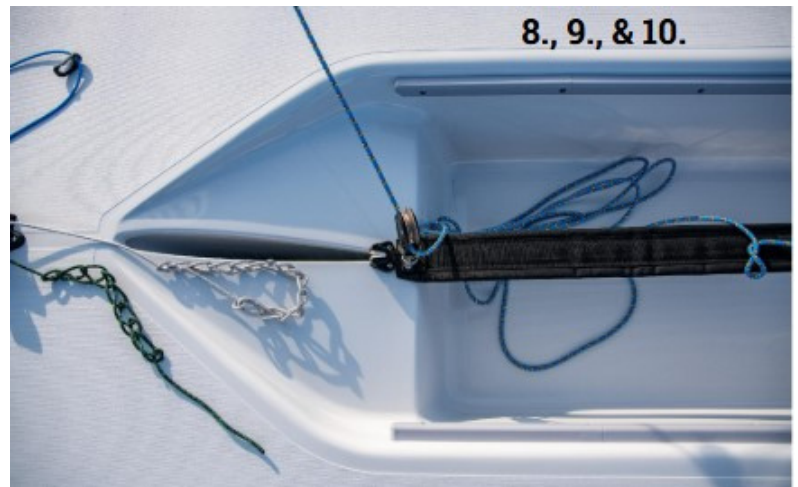

*does not fit LP/Vanguard ILCAs. Must fill and redrill holes