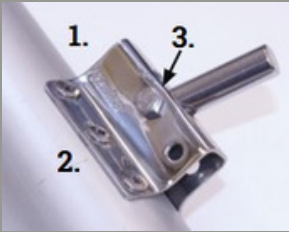

Boom

1. **Gooseneck - 24032**
2. **Gooseneck rivets (6) - 3/16 in x 1/2 in stainless**
3. **Gooseneck bolt - 1/4in x 1in Hex Head**
4. **Vang tang - 24034**
5. **Tang rivet (4) - 3/16 in x 1/2 in stainless**
6. **Boom complete - 41054**
7. **Boom eyestay (2) - 41059**
8. **Eyestay rivet (2) - 3/16 in x 1/2 in stainless**
9. **Outhaul cleat - 24005**
10. **Outhaul cleat rivet (2) - 3/16 in x 1/2 in stainless**
11. **Outhaul fairlead - 23022**
12. **Fairlead rivet (2) - 3/16 in x 1/2 in stainless**
13. **Boom endcap - 24028**
14. **Clew strap - R100621**
15. **Boom block w/ becket - 41088**
16. **Boom block - 41087**
17. **Boom gooseneck end cap - 24038**
18. **End/Base cap rivet - 3/16 in x 1/2 in stainless**
19. **Clew shackle - 41123**
20. **Boom webbing strap - 99994**
21. **Webbing strap rivet - 3/16 in x 1/2 in stainless**