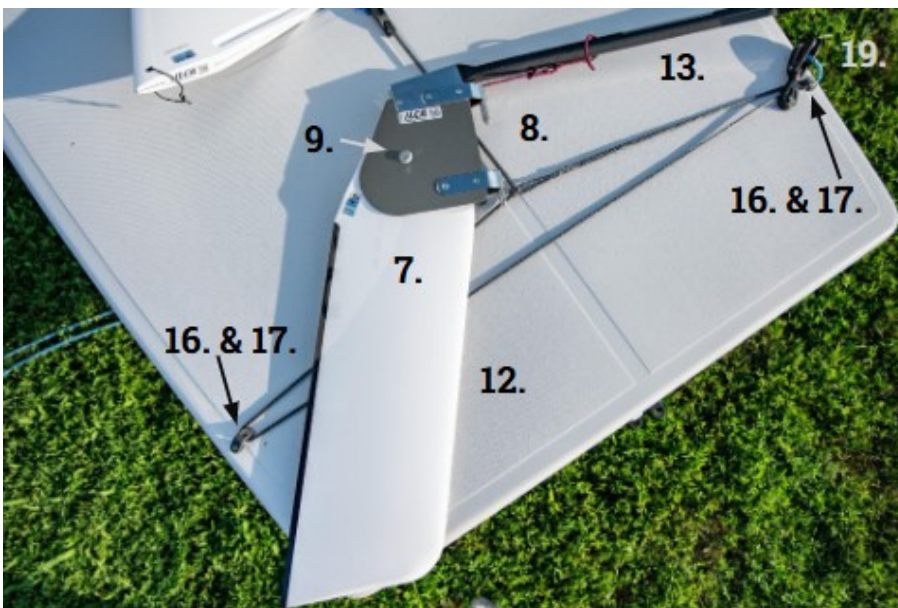

Transom & Rudder

1. Gudgeon (2) - **24008**
2. Gudgeon screw (8) - **#10 X 1 1/2in Phillips**
3. Rudder clip - **24009**
4. Rudder clip screw (2) - **#10 X 1 1/2in Phillips**
5. Drainplug - **20098**
6. Drainplug screw (2) - **#8 X 1 in Phillips**
7. Rudder Assembly, Complete - **41078**
8. Rudderhead - **24017**
9. Rudderhead bolt - **80371**
10. Rudder bolt nut - **3/8in locknut**
11. Rudder bolt washer - **Nylon 3/8in**
12. Rudder blade - **41036**
13. Tiller, carbon - **41157**
14. Tiller universal (not pictured) - **43049**
15. Tiller extension (not pictured) - **41158**
16. Traveler fairlead (2) - **23022**
17. Traveler fairlead screw (4) - **#10 X 1 1/2 in Phillips**
18. Fairlead nut - **41070**
19. Traveler block - **41537**