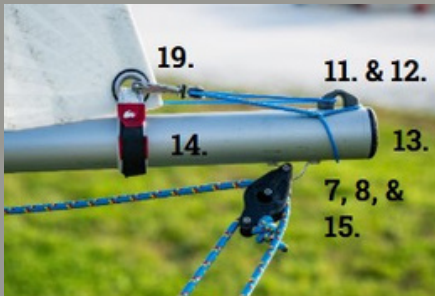

Boom

1. **Gooseneck - 24032**
2. **Gooseneck rivets (6) - 3/16 in x 1/2 in stainless**
3. **Gooseneck bolt - 1/4in x 1in Hex Head**
4. **Vang tang - 24034**
5. **Tang rivet (4) - 3/16 in x 1/2 in stainless**
6. **Boom complete - 41054**
7. **Boom eyestay (2) - 41059**
8. **Eyestay rivet (2) - 3/16 in x 1/2 in stainless**
9. **Outhaul cleat - 24005**
10. **Outhaul cleat rivet (2) - 3/16 in x 1/2 in stainless**
11. **Outhaul fairlead - 23022**
12. **Fairlead rivet (2) - 3/16 in x 1/2 in stainless**
13. **Boom endcap - 24028**
14. **Clew strap - R100621**
15. **Boom block w/ becket - 41088**
16. **Boom block - 41087**
17. **Boom gooseneck end cap - 24038**
18. **End/Base cap rivet - 3/16 in x 1/2 in stainless**
19. **Clew shackle - 41123**
20. **Boom webbing strap - 99994**
21. **Webbing strap rivet - 3/16 in x 1/2 in stainless**