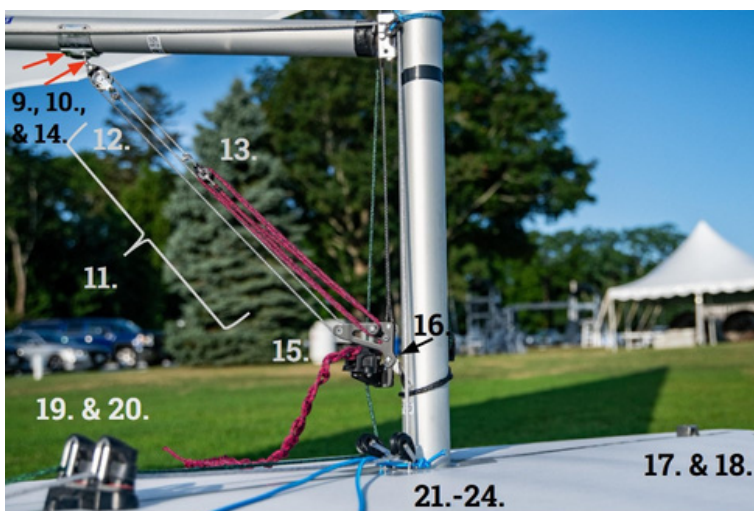

# ILCA Parts Guide

Overview:  
LOA: 13ft 9in  
Beam: 4ft 7in  
Weight: 130 lbs  
Rig size options  
ILCA 7 (standard)  
ILCA 6 (radial)  
ILCA 4 (4.7)

1. Daggerboard friction pad - **41528**
2. Friction pad screws (2) - **#10 X 1 1/2in Phillips**
3. Hiking strap plate - **25007**
4. Plate screws (2) - **#10 X 1 1/2in Phillips**
5. Mainsheet eyestay - **20218**
6. Mainsheet block - **20651**
7. Mainsheet block spring - **20045**
8. Hiking strap - **R129017**
9. Vang plate - **24037**
10. Vang plate rivet (4) - **3/16 in x 1/2 in stainless**
11. Vang complete - **41533**
12. Vang upper block w/ key - **41530**
13. Vang lower block - **41109**
14. Vang key - **24046**
15. Vang base - **41532**
16. Vang Pin (attaches vang to tang) - **20023**
17. Boweye fairlead - **24002**
18. Boweye fairlead screw - **#10 X 1 1/2in Phillips**
19. Harken deck cleats - **41096**
20. Deck cleat screws - **#10 X 1 1/2in Phillips**
21. Deck block assembly - **26046**
22. Deck block - **20650**
23. Deck block plate - **41065**
24. Deck block screw - **#10 X 1 1/2in Phillips**

## Deck Fittings

# Hull & Deck Fittings (continued)

1. Hiking strap eye straps (2) - **20218**
2. Eyestrapscrew (4) - **#10 X 1 1/2in Phillips**
3. Cockpit bung - **20255**
4. Cockpit bushing assembly - **41079**
5. Traveler cleat - **41131**
6. Traveler cleat screw (2) - **#10 X 1 1/2in Phillips**
7. Hiking strap adjuster - **41168**
8. Grabrail\* - **24015**
9. Grabrail screw (5) - **#10 X 1 1/2in Phillips**
10. Grabrail captive nut (5) - **41014**
11. Daggerboard - **41035**
12. Daggerboard stop set - **41086**
13. Autobailer (not pictured) - **41008**

\*does not fit LP/Vanguard ILCAs. Must fill and redrill holes