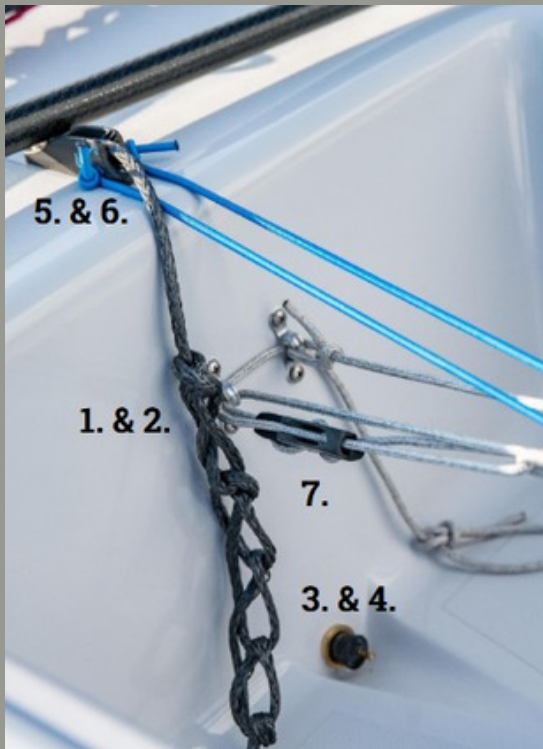

# ILCA Parts Guide

Overview:  
LOA: 13ft 9in  
Beam: 4ft 7in  
Weight: 130 lbs  
Rig size options  
ILCA 7 (standard)  
ILCA 6 (radial)  
ILCA 4 (4.7)

1. Daggerboard friction pad - **41528**
2. Friction pad screws (2) - **#10 X 1 1/2in Phillips**
3. Hiking strap plate - **25007**
4. Plate screws (2) - **#10 X 1 1/2in Phillips**
5. Mainsheet eyestay - **20218**
6. Mainsheet block - **20651**
7. Mainsheet block spring - **20045**
8. Hiking strap - **R129017**
9. Vang plate - **24037**
10. Vang plate rivet (4) - **3/16 in x 1/2 in stainless**
11. Vang complete - **41533**
12. Vang upper block w/ key - **41530**
13. Vang lower block - **41109**
14. Vang key - **24046**
15. Vang base - **41532**
16. Vang Pin (attaches vang to tang) - **20023**
17. Boweye fairlead - **24002**
18. Boweye fairlead screw - **#10 X 1 1/2in Phillips**
19. Harken deck cleats - **41096**
20. Deck cleat screws - **#10 X 1 1/2in Phillips**
21. Deck block assembly - **26046**
22. Deck block - **20650**
23. Deck block plate - **41065**
24. Deck block screw - **#10 X 1 1/2in Phillips**

## Deck Fittings

# Hull & Deck Fittings (continued)

1. Hiking strap eye straps (2) - **20218**
2. Eyestrapscrew (4) - **#10 X 1 1/2in Phillips**
3. Cockpit bung - **20255**
4. Cockpit bushing assembly - **41079**
5. Traveler cleat - **41131**
6. Traveler cleat screw (2) - **#10 X 1 1/2in Phillips**
7. Hiking strap adjuster - **41168**
8. Grabrail\* - **24015**
9. Grabrail screw (5) - **#10 X 1 1/2in Phillips**
10. Grabrail captive nut (5) - **41014**
11. Daggerboard - **41035**
12. Daggerboard stop set - **41086**
13. Autobailer (not pictured) - **41008**